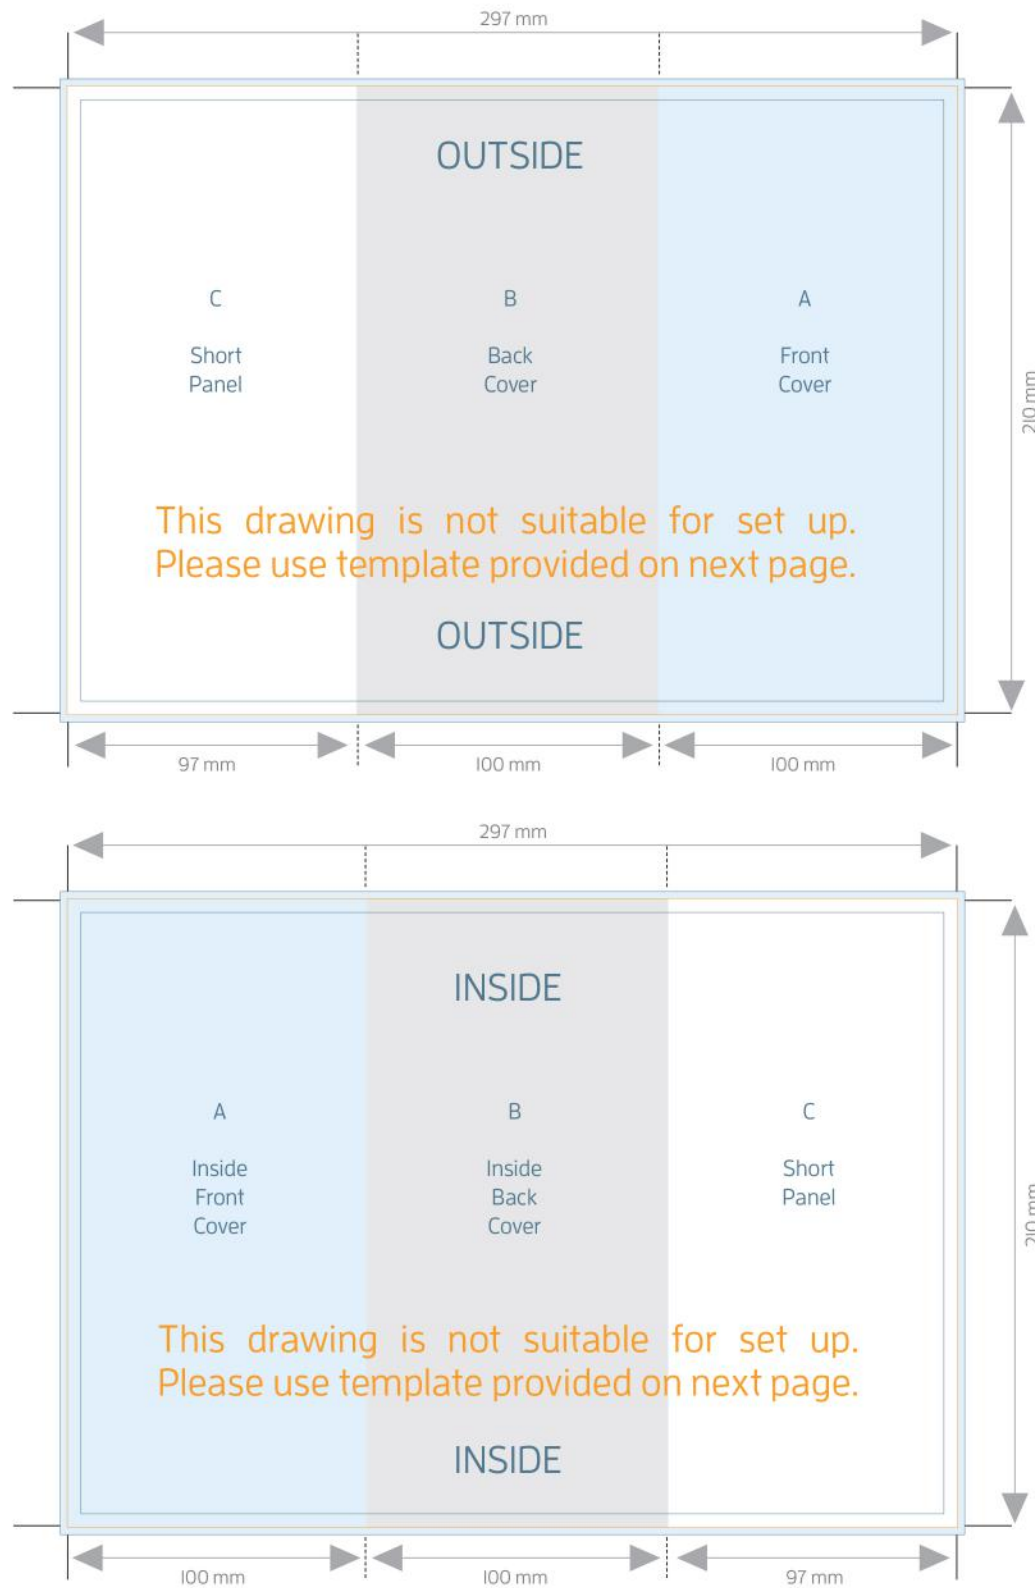

A4 to DL 6pp FLYERS - ROLL FOLD (100x100x97mm)

FOLDED SIZE: 100mm x 210mm

TRIM SIZE: 297mm x 210mm

BLEED: 301mm x 214mm

SAFE PRINT AREA: 291mm x 204mm

Brochure artwork needs to be supplied as a two page PDF.
Outside as Page 1 and Inside as Page 2.

A4 to DL 6pp FLYERS - ROLL FOLD (100x100x97mm)

FOLDED SIZE: 100mm x 210mm

OUTSIDE file supplied as Page 1

A4 to DL 6pp FLYERS - ROLL FOLD (100x100x97mm)

FOLDED SIZE: 100mm x 210mm

INSIDE file supplied as Page 2